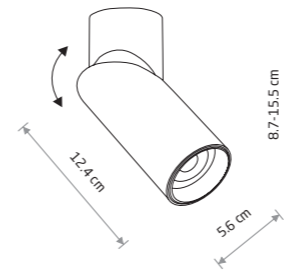

FLEA 8202

POINT TONE 8222

INDIA 7858

MIKE 7660

FLEA 8203

POINT TONE 8225

INDIA 7860

MIKE 7658

FLEA

painting steel

- 8202
- 8203

1xGX53, max 12W only LED

POINT TONE

painting steel, plastic ABS

- 8220
- 8221
- 8222

8225 8224 8223