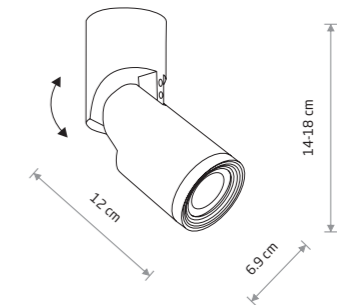

FLEA

painting steel

- 8202
- 8203

1xGX53, max 12W only LED

POINT TONE

painting steel, plastic ABS

- 8220
- 8221
- 8222

8225 8224 8223