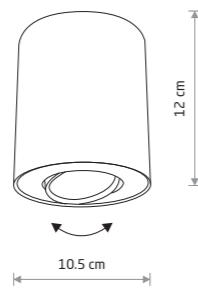

SET 8900

SET 8895

SET
painted steel

■ 8900 □ 8895

☐ 1xGU10, max 10W only LED

EYE TONE 8932

EYE TONE 8928

EYE TONE
painted steel, plastic ABS

■ 8932 □ 8928

☐ 1xGU10, max 10W only LED

SET 8902

SET 8897

SET
painted steel, painted aluminum

■ 8902 □ 8897

☐ 1xGU10, max 10W only LED

EYE TONE 8931

EYE TONE 8926

EYE TONE
painted steel, plastic ABS

■ 8931 □ 8926

☐ 1xGU10, max 10W only LED

SET 8901

SET 8896

SET
painted steel

■ 8901 □ 8896

SET
painted steel

■ 8903 □ 8898

☐ 1xGU10, max 10W only LED