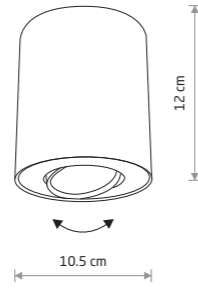

SET 8900

SET 8895

SET
painted steel

■ 8900 □ 8895

☐ 1xGU10, max 10W only LED

EYE TONE 8932

EYE TONE 8928

EYE TONE
painted steel, plastic ABS

■ 8932 □ 8928

☐ 1xGU10, max 10W only LED

SET 8902

SET 8897

SET
painted steel, painted aluminum

■ 8902 □ 8897

☐ 1xGU10, max 10W only LED

EYE TONE 8931

EYE TONE 8926

EYE TONE
painted steel, plastic ABS

■ 8931 □ 8926

☐ 1xGU10, max 10W only LED

SET 8901

SET 8896

SET
painted steel

■ 8901 □ 8896

SET
painted steel

■ 8903 □ 8898

☐ 1xGU10, max 10W only LED