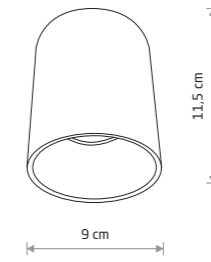

SET 8900

SET 8895

SET
painted steel

■ 8900 □ 8895

☐ 1xGU10, max 10W only LED

EYE TONE 8932

EYE TONE 8928

EYE TONE
painted steel, plastic ABS

■ 8932 □ 8928

☐ 1xGU10, max 10W only LED

SET 8902

SET 8897

SET
painted steel, painted aluminum

■ 8902 □ 8897

☐ 1xGU10, max 10W only LED

EYE TONE 8931

EYE TONE 8926

EYE TONE
painted steel, plastic ABS

■ 8931 □ 8926

☐ 1xGU10, max 10W only LED

SET 8901

SET 8896

SET
painted steel

■ 8901 □ 8896

SET
painted steel

■ 8903 □ 8898

☐ 1xGU10, max 10W only LED