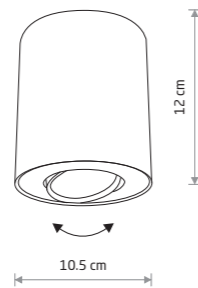

SET 8900

SET 8895

SET
painted steel

■ 8900 □ 8895

☐ 1xGU10, max 10W only LED

EYE TONE 8932

EYE TONE 8928

EYE TONE
painted steel, plastic ABS

■ 8932 □ 8928

☐ 1xGU10, max 10W only LED

SET 8902

SET 8897

SET
painted steel, painted aluminum

■ 8902 □ 8897

☐ 1xGU10, max 10W only LED

EYE TONE 8931

SET
painted steel

■ 8903 □ 8898

☐ 1xGU10, max 10W only LED