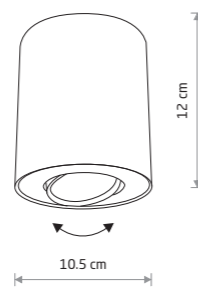

☐ 1xGU10, max 10W only LED

EYE TONE 8930

EYE TONE 8925

EYE TONE
painted steel, plastic ABS

■ 8930 □ 8925

☐ 1xGU10, max 10W only LED

SET 8903

SET 8898

SET
painted steel

■ 8903 □ 8898

☐ 1xGU10, max 10W only LED