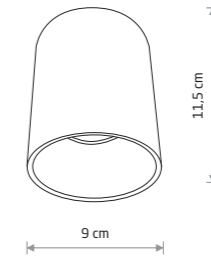

EYE TONE
painted steel, plastic ABS

■ 8931 □ 8926

☐ 1xGU10, max 10W only LED