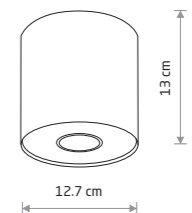

POINT PLEXI M 6526

POINT PLEXI M
painted steel, plastic PMMA

- 6525 6526
- 1xGU10, max 10W only LED

POINT PLEXI L 6528

POINT PLEXI L
painted steel, plastic PMMA

- 6528 6530
- 1xE27, max 20W

POINT S 7603

POINT S
painted steel

- 7603
- 1xGU10, max 10W only LED

POINT M
painted steel

- 7602
- 1xGU10, max 10W only LED

POINT M 6001

POINT S
painted steel

- 6000
- 1xGU10, max 10W only LED

POINT M
painted steel

- 6001
- 1xGU10, max 10W only LED

BIT M 9481

BIT M
painted steel

- 9481 9485
- 1xGU10 ES111, max 15W only LED

BIT S 9486

BIT S
painted steel

- 9482 9486
- 1xGU10 ES111, max 15W only LED

POINT S 6006

POINT S
painted steel