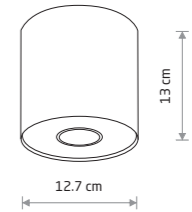

POINT PLEXI M 6526

POINT PLEXI M
painted steel, plastic PMMA

- 6525 6526
- 1xGU10, max 10W only LED

POINT PLEXI L 6528

POINT PLEXI L
painted steel, plastic PMMA

- 6528 6530
- 1xE27, max 20W

POINT S 7603

POINT S
painted steel

- 7603
- 1xGU10, max 10W only LED

POINT M
painted steel

- 7602
- 1xGU10, max 10W only LED

POINT M 6001

POINT S
painted steel

- 6000
- 1xGU10, max 10W only LED

POINT M
painted steel

- 6001
- 1xGU10, max 10W only LED