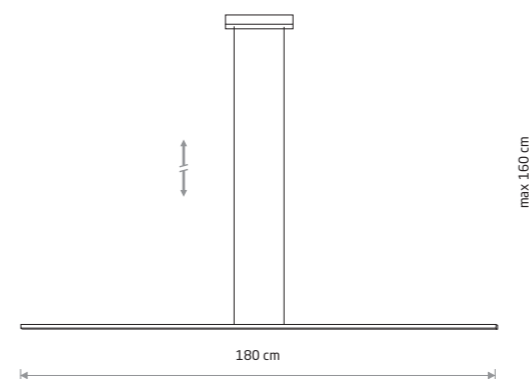

BAR LED L 10365

BAR LED M 10364

BAR LED S

■ painted aluminum, painted steel,
■ plastic PMMA

■ 10363 3000K ■ 10847 4000K

BAR LED M

■ painted aluminum, painted steel,
■ plastic PMMA

■ 10364 3000K ■ 10848 4000K

BAR LED L

■ painted aluminum, painted steel,
■ plastic PMMA

■ 10365 3000K ■ 10850 4000K

Item No.	Power	Colour temp.	Luminous flux	Beam angle	Colour Rendering Index (CRI)	Input	Safety type	Power factor	Ingress protection	Lifetime
10363	21W LED	3000K	1000 lm	100°	>80	~220-230 V, 50/60 Hz	⊕	>0.5	IP20	30000h
10847	21W LED	4000K	1300 lm	100°	>80	~220-230 V, 50/60 Hz	⊕	>0.5	IP20	30000h
10364	24W LED	3000K	1150 lm	100°	>80	~220-230 V, 50/60 Hz	⊕	>0.5	IP20	30000h
10848	24W LED	4000K	1500 lm	100°	>80	~220-230 V, 50/60 Hz	⊕	>0.5	IP20	30000h
10365	27W LED	3000K	1300 lm	100°	>80	~220-230 V, 50/60 Hz	⊕	>0.5	IP20	30000h
10850	27W LED	4000K	1700 lm	100°	>80	~220-230 V, 50/60 Hz	⊕	>0.5	IP20	30000h