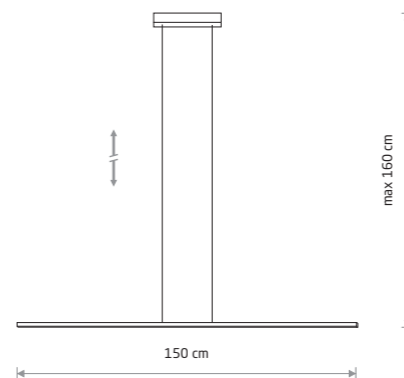

BAR LED L 10365

BAR LED M 10364

BAR LED S

■ painted aluminum, painted steel,
■ plastic PMMA

■ 10363 3000K ■ 10847 4000K

BAR LED M

■ painted aluminum, painted steel,
■ plastic PMMA

■ 10364 3000K ■ 10848 4000K

BAR LED L

■ painted aluminum, painted steel,
■ plastic PMMA

■ 10365 3000K ■ 10850 4000K

Item No.	Power	Colour temp.	Luminous flux	Beam angle	Colour Rendering Index (CRI)	Input	Safety type	Power factor	Ingress protection	Lifetime
10363	21W LED	3000K	1000 lm	100°	>80	~220-230 V, 50/60 Hz	⊕	>0.5	IP20	30000h
10847	21W LED	4000K	1300 lm	100°	>80	~220-230 V, 50/60 Hz	⊕	>0.5	IP20	30000h
10364	24W LED	3000K	1150 lm	100°	>80	~220-230 V, 50/60 Hz	⊕	>0.5	IP20	30000h
10848	24W LED	4000K	1500 lm	100°	>80	~220-230 V, 50/60 Hz	⊕	>0.5	IP20	30000h
10365	27W LED	3000K	1300 lm	100°	>80	~220-230 V, 50/60 Hz	⊕	>0.5	IP20	30000h
10850	27W LED	4000K	1700 lm	100°	>80	~220-230 V, 50/60 Hz	⊕	>0.5	IP20	30000h