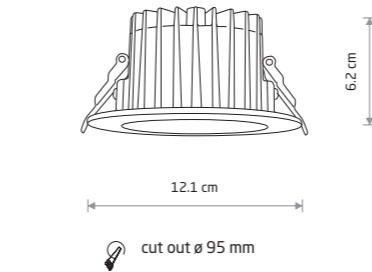

CL KEA LED 30W
plastic

8771 3000K 8770 4000K

CL KEA LED 40W
plastic

8768 3000K 8767 4000K

Item No.	Power	Colour temp.	Luminous flux	Beam angle	Colour Rendering Index (CRI)	Ingress protection	LED brand	Driver brand	Lifetime	Warranty
8720	30W LED	3000K	2250 lm	40°	≥ 90	IP20	Cree	Osram	50000h	5 years
8718	30W LED	4000K	2250 lm	40°	≥ 90	IP20	Cree	Osram	50000h	5 years
8722	18W LED	3000K	1500 lm	40°	≥ 90	IP20	Cree	Osram	50000h	5 years
8721	18W LED	4000K	1500 lm	40°	≥ 90	IP20	Cree	Osram	50000h	5 years