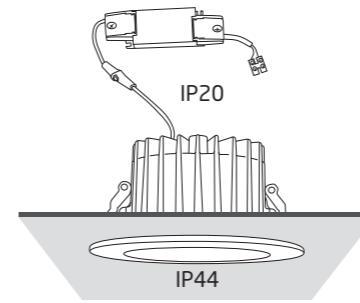

CL DIA LED 18W
zinc aluminum alloy

8722 3000K 8721 4000K

CL DIA LED 30W
zinc aluminum alloy

8720 3000K 8718 4000K

CL KEA LED 20W
plastic

8773 3000K 8772 4000K

CL KEA LED 30W
plastic

8771 3000K 8770 4000K

CL KEA LED 40W
plastic

8768 3000K 8767 4000K

Item No.	Power	Colour temp.	Luminous flux	Beam angle	Colour Rendering Index (CRI)	Ingress protection	LED brand	Driver brand	Lifetime	Warranty
8720	30W LED	3000K	2250 lm	40°	≥ 90	IP20	Cree	Osram	50000h	5 years
8718	30W LED	4000K	2250 lm	40°	≥ 90	IP20	Cree	Osram	50000h	5 years
8722	18W LED	3000K	1500 lm	40°	≥ 90	IP20	Cree	Osram	50000h	5 years
8721	18W LED	4000K	1500 lm	40°	≥ 90	IP20	Cree	Osram	50000h	5 years

Item No.	Power	Colour temp.	Luminous flux	Beam angle	Colour Rendering Index (CRI)	Ingress protection	LED brand	Driver brand	Lifetime	Warranty
8773	20W LED	3000K	1150 lm	65°	≥ 90	IP44/20	Samsung	Osram	50000h	5 years
8772	20W LED	4000K	1150 lm	65°	≥ 90	IP44/20	Samsung	Osram	50000h	5 years
8771	30W LED	3000K	1850 lm	65°	≥ 90	IP44/20	Samsung	Osram	50000h	5 years
8770	30W LED	4000K	1850 lm	65°	≥ 90	IP44/20	Samsung	Osram	50000h	5 years
8768	40W LED	3000K	2700 lm	65°	≥ 90	IP44/20	Samsung	Osram	50000h	5 years
8767	40W LED	4000K	2700 lm	65°	≥ 90	IP44/20	Samsung	Osram	50000h	5 years

WHITE BLACK

Can be used in the bathroom

WHITE CHROME