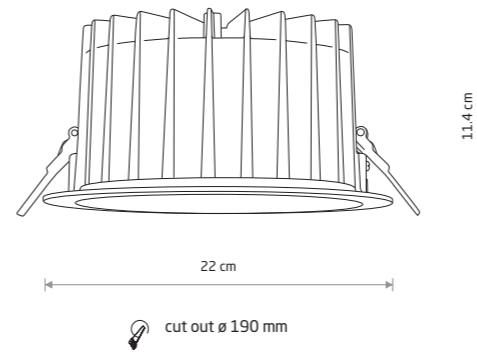

CL KEA LED 30W
plastic

8771 3000K 8770 4000K

CL KEA LED 40W
plastic

8768 3000K 8767 4000K

Item No.	Power	Colour temp.	Luminous flux	Beam angle	Colour Rendering Index (CRI)	Ingress protection	LED brand	Driver brand	Lifetime	Warranty
8720	30W LED	3000K	2250 lm	40°	≥ 90	IP20	Cree	Osram	50000h	5 years
8718	30W LED	4000K	2250 lm	40°	≥ 90	IP20	Cree	Osram	50000h	5 years
8722	18W LED	3000K	1500 lm	40°	≥ 90	IP20	Cree	Osram	50000h	5 years
8721	18W LED	4000K	1500 lm	40°	≥ 90	IP20	Cree	Osram	50000h	5 years