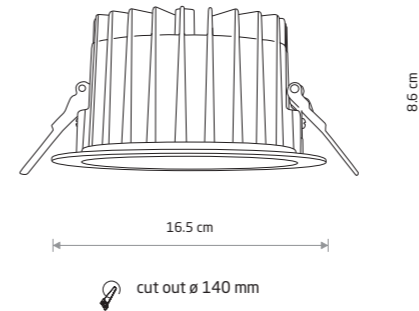

CL KEA LED 30W
plastic

8771 3000K 8770 4000K

CL KEA LED 40W
plastic

8768 3000K 8767 4000K

Item No.	Power	Colour temp.	Luminous flux	Beam angle	Colour Rendering Index (CRI)	Ingress protection	LED brand	Driver brand	Lifetime	Warranty
8720	30W LED	3000K	2250 lm	40°	≥ 90	IP20	Cree	Osram	50000h	5 years
8718	30W LED	4000K	2250 lm	40°	≥ 90	IP20	Cree	Osram	50000h	5 years
8722	18W LED	3000K	1500 lm	40°	≥ 90	IP20	Cree	Osram	50000h	5 years
8721	18W LED	4000K	1500 lm	40°	≥ 90	IP20	Cree	Osram	50000h	5 years