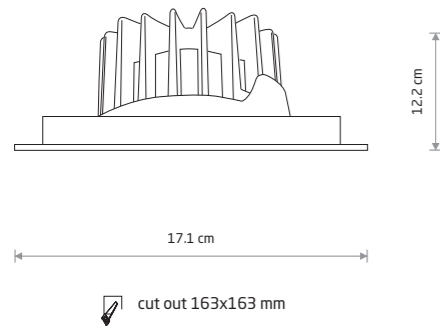

CL DIA LED 30W
zinc aluminum alloy

8720 3000K 8718 4000K