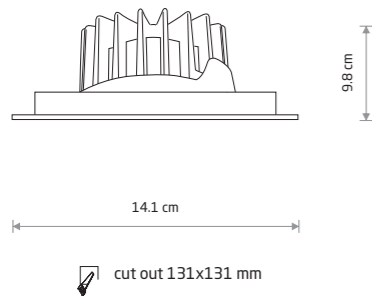

CL DIA LED 18W
8722

CL DIA LED 18W
zinc aluminum alloy

8722 3000K 8721 4000K