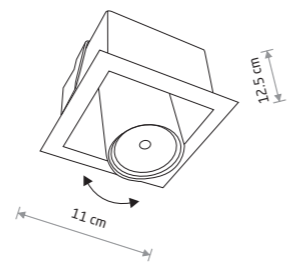

EYE MOD 8937

EYE MOD

painted steel

□ 8936 ■ 8937

💡 1xGU10, max 10W only LED

✂️ cut out 95×90 mm

EYE MOD 8938

EYE MOD

painted steel

□ 8938 ■ 8940

💡 2xGU10, max 10W only LED

✂️ cut out 175×90 mm

DOT 9378

DOT 9378

DOT

painted steel

□ 9378 ■ 8826

💡 1xGU10, max 10W only LED

✂️ cut out ø 110 mm