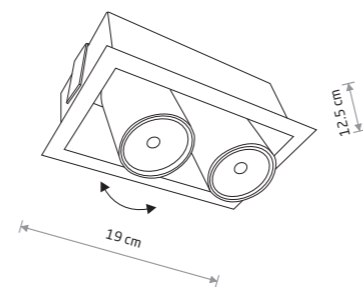

EYE MOD 8937

EYE MOD

painted steel

□ 8936 ■ 8937

💡 1xGU10, max 10W only LED

✂️ cut out 95×90 mm

EYE MOD 8938

EYE MOD

painted steel

□ 8938 ■ 8940

💡 2xGU10, max 10W only LED

✂️ cut out 175×90 mm

DOT 9378

DOT 9378

DOT

painted steel

□ 9378 ■ 8826

💡 1xGU10, max 10W only LED

✂️ cut out ø 110 mm