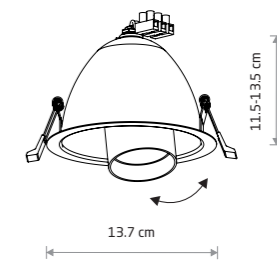

EYE MOD 8937

EYE MOD

painted steel

□ 8936 ■ 8937

💡 1xGU10, max 10W only LED

✂️ cut out 95×90 mm

EYE MOD 8938

EYE MOD

painted steel

□ 8938 ■ 8940

💡 2xGU10, max 10W only LED

✂️ cut out 175×90 mm

DOT 9378

DOT 9378

DOT

painted steel

□ 9378 ■ 8826

💡 1xGU10, max 10W only LED

✂️ cut out ø 110 mm