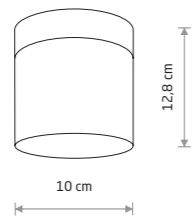

CAYO 8055

CAYO 8055

CAYO

glass, painted steel

■ 8055

● 1xG9, max 10W only LED

IP44

glass, chrome plated steel

▨ 9505

● 1xG9, max 10W only LED

IP44

SIS 8054

SIS

glass, painted steel

■ 8054

● 1xG9, max 10W only LED

IP44

glass, chrome plated steel

▨ 9506

● 1xG9, max 10W only LED

IP44

■ BLACK □ WHITE ▨ CHROME

□ WHITE ■ BLACK ▨ CHROME