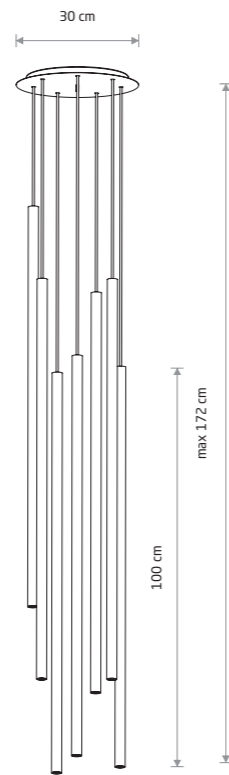

LASER 1000

7667
painted steel

- 7667
- 7xG9, max 10W only LED

7668
solid brass, painted steel

- 7668
- 7xG9, max 10W only LED

LASER 750

- 10907 10908 10910
- 10911 10912
- 1xG9, max 10W only LED

LASER 900

- 10913 10914 10915
- 10916 10917
- 1xG9, max 10W only LED