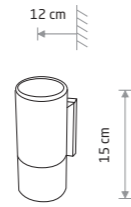

NEGRO 4425

NEGRO

■ painted aluminum, glass

■ 4425

● 1xGU10, max 10W only LED

IP54

EXE 8331

EXE

■ painted aluminum, glass

■ 8331

● 1xGU10, max 10W only LED

IP54

NEGRO 4426

NEGRO

■ painted aluminum, glass

■ 4426