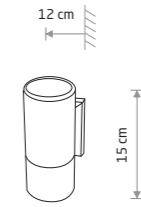

NEGRO 4425

NEGRO

■ painted aluminum, glass

■ 4425

● 1xGU10, max 10W only LED

IP54

EXE 8331

EXE

■ painted aluminum, glass

■ 8331

● 1xGU10, max 10W only LED

IP54

NEGRO 4426

NEGRO

■ painted aluminum, glass

■ 4426