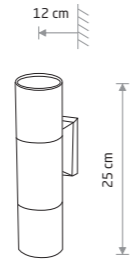

NEGRO 4425

NEGRO

■ painted aluminum, glass

■ 4425

● 1xGU10, max 10W only LED

IP54

EXE 8331

EXE

■ painted aluminum, glass

■ 8331

● 1xGU10, max 10W only LED

IP54

NEGRO 4426

NEGRO

■ painted aluminum, glass

■ 4426

● 2xGU10, max 10W only LED

IP54

EXE 8330

EXE

■ painted aluminum, glass

■ 8330

● 2xGU10, max 10W only LED

IP54