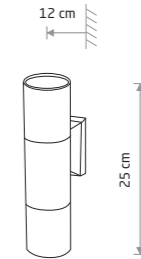

■ painted aluminum, glass

■ 8331

● 1xGU10, max 10W only LED

IP54

NEGRO 4426

NEGRO

■ painted aluminum, glass

■ 4426

● 2xGU10, max 10W only LED

IP54

EXE 8330

EXE

■ painted aluminum, glass

■ 8330

● 2xGU10, max 10W only LED

IP54