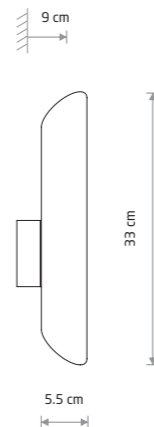

1xGU10, max 10W only LED

EYE WALL 8072

EYE WALL

painting steel

8073 8072

2xGU10, max 10W only LED

solid brass, painting steel

8074

2xGU10, max 10W only LED

EYE WALL CUT 7995

EYE WALL CUT

painting steel

7993 7994

2xGU10, max 10W only LED

solid brass, painting steel

7995