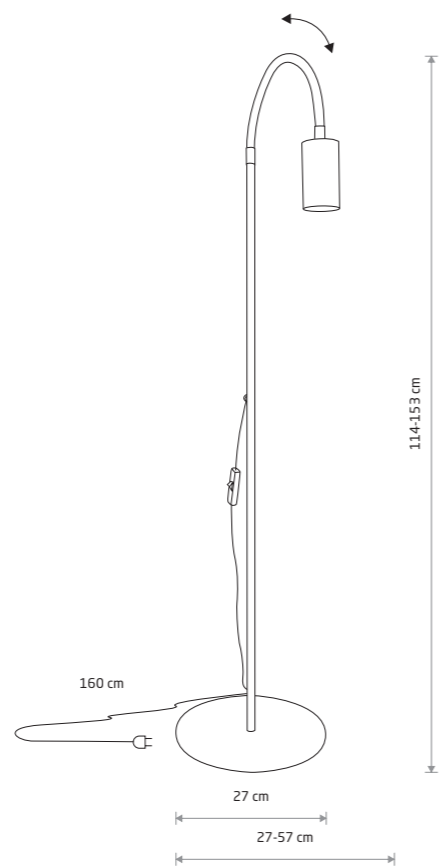

EYE FLEX 8935

EYE FLEX

painting steel, flexible stem

- 8934
- 8935

1xGU10, max 10W only LED

EYE

painting steel

- 5654
- 5655
- 6842

1xGU10, max 10W only LED

EYE 6842

EYE FLEX S

painting steel, flexible stem

- 9070
- 9068

1xGU10, max 10W only LED

solid brass, flexible stem, painting steel

- 9067

1xGU10, max 10W only LED

EYE FLEX S 9067