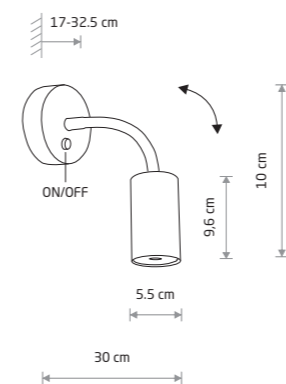

EYE FLEX 8935

EYE FLEX

painting steel, flexible stem

- 8934
- 8935

1xGU10, max 10W only LED

EYE

painting steel

- 5654
- 5655
- 6842

1xGU10, max 10W only LED

EYE 6842

EYE FLEX S

painting steel, flexible stem

- 9070
- 9068

1xGU10, max 10W only LED

solid brass, flexible stem, painting steel

- 9067

1xGU10, max 10W only LED

EYE FLEX S 9067