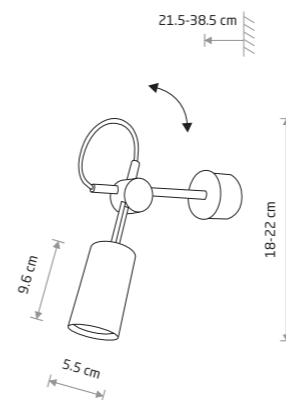

EYE FLEX 8935

EYE FLEX

painting steel, flexible stem

- 8934
- 8935

1xGU10, max 10W only LED

EYE

painting steel

- 5654
- 5655
- 6842

1xGU10, max 10W only LED

EYE 6842

EYE FLEX S

painting steel, flexible stem

- 9070
- 9068

1xGU10, max 10W only LED

solid brass, flexible stem, painting steel

- 9067

1xGU10, max 10W only LED

EYE FLEX S 9067