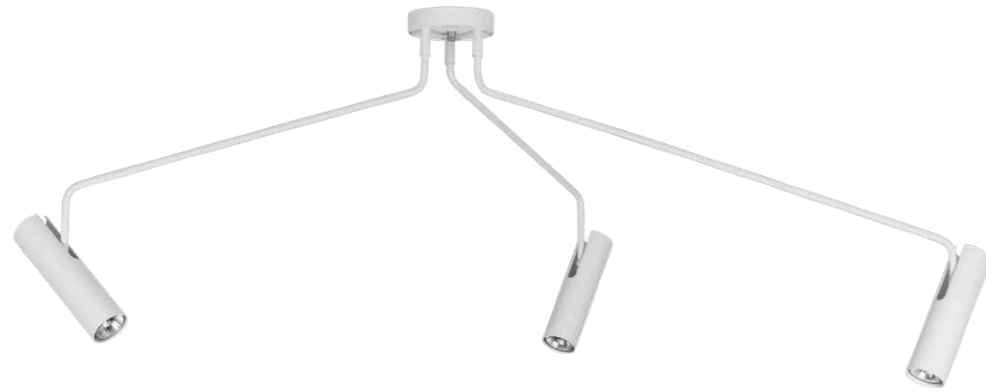

EYE SUPER 6491

**EYE SUPER**

■ painted steel, chrome

■ 6491 ■ 6504

● ● 3xGU10, max 10W only LED

EYE SUPER 6505

**EYE SUPER**

■ painted steel, chrome

■ 6492 ■ 6505

● ● 6xGU10, max 10W only LED