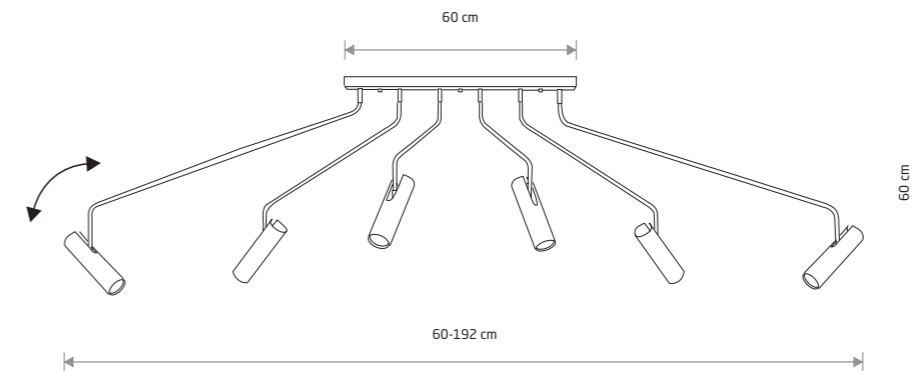

EYE SUPER 6491

**EYE SUPER**

■ painted steel, chrome

■ 6491 ■ 6504

● ● 3xGU10, max 10W only LED

EYE SUPER 6505

**EYE SUPER**

■ painted steel, chrome

■ 6492 ■ 6505

● ● 6xGU10, max 10W only LED