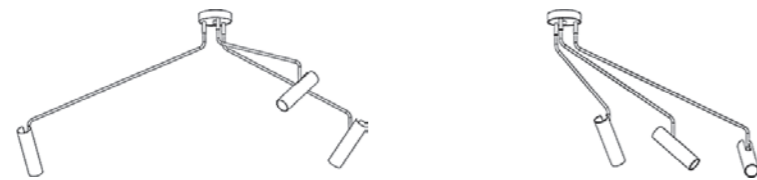

EYE SUPER 6491

**EYE SUPER**

■ painted steel, chrome

■ 6491 ■ 6504

● ● 3xGU10, max 10W only LED

EYE SUPER 6505

**EYE SUPER**

■ painted steel, chrome

■ 6492 ■ 6505

● ● 6xGU10, max 10W only LED