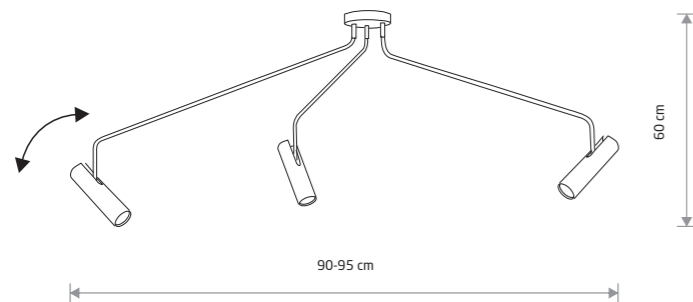

EYE SUPER 6491

**EYE SUPER**

■ painted steel, chrome

■ 6491 ■ 6504

● ● 3xGU10, max 10W only LED

EYE SUPER 6505

**EYE SUPER**

■ painted steel, chrome