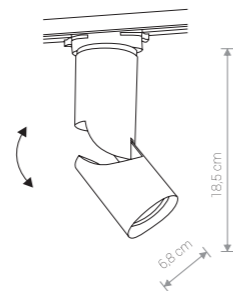

PROFILE SHOW LED 12W

aluminium / aluminium / алюминия

9423 ○ WH 9424 ● BL