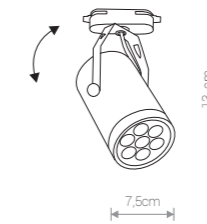

### PROFILE STORE LED 5W

stal lakierowana / painted steel / лакирована сталь

5947 ○ WH 6824 ● BL

PROFILE STORE LED 5W 6824 BL

Item No.	POWER	COLOUR TEMP.	LUMINOUS FLUX	BEAM ANGLE	COLOUR RENDERING INDEX (CRI >)	INPUT	SAFETY TYPE	POWER FACTOR	INGRESS PROTECTION	LIFETIME
5947, 6824	5x1W LED	4000K	450 - 500 lm	30°	80	~200-240V, 50Hz	□	> 0.5	IP 20	8 000 h
5948, 6825	7x1W LED	4000K	630 - 700 lm	30°	80	~200-240V, 50Hz	□	> 0.5	IP 20	8 000 h
5950, 6826	12x1W LED	4000K	1080 -1200 lm	30°	80	~200-240V, 50Hz	□	> 0.5	IP 20	8 000 h