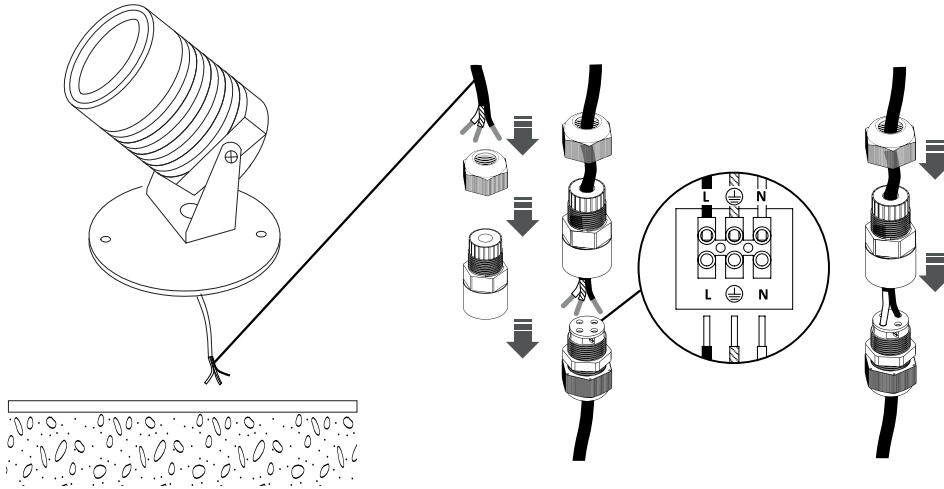

WORK WITH: WATERPROOF CONNECTOR 8845

NOT INCLUDED

SPIKE LED S
9101

1

2