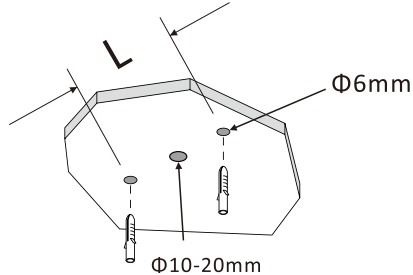

Nowodvorski
LIGHTING

MINI LED

10048 10052
10055 10058

THIS PRODUCT CONTAINS A LIGHT SOURCE OF ENERGY EFFICIENCY CLASS: F (10048,10052
10055,10058)

1

2

Follow the actual product type

3

4

5

6