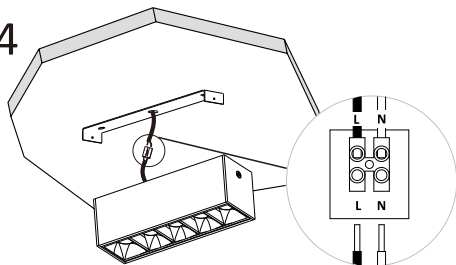

Nowodvorski
LIGHTING

MINI LED

10048 10052
10055 10058

THIS PRODUCT CONTAINS A LIGHT SOURCE OF ENERGY EFFICIENCY CLASS: F (10048,10052
10055,10058)

1

2

Follow the actual product type

3

4

5

6