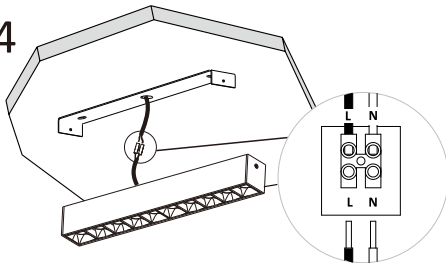

Nowodvorski
LIGHTING

MINI LED

10050 10053
10056 10060

THIS PRODUCT CONTAINS A LIGHT SOURCE OF ENERGY EFFICIENCY CLASS: F (10050,10053
10056,10060)

1

2

Follow the actual product type

3

4

5

6