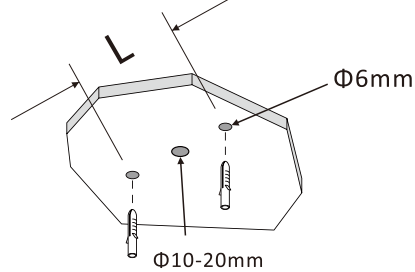

Nowodvorski
LIGHTING

MINI LED

10050 10053
10056 10060

THIS PRODUCT CONTAINS A LIGHT SOURCE OF ENERGY EFFICIENCY CLASS: F (10050,10053
10056,10060)

1

2

Follow the actual product type

3