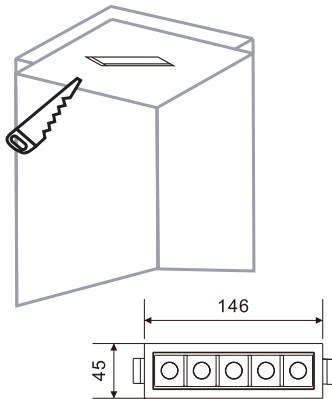

Nowodvorski
LIGHTING

MINI LED

10042
10043

THIS PRODUCT CONTAINS A LIGHT SOURCE OF ENERGY EFFICIENCY CLASS: G (10042,10043)

1

2

3

4