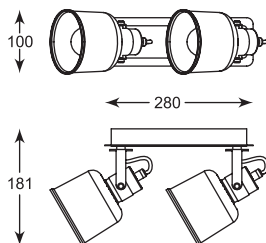

REDON
Spot
CK170901-1
1xE14 MAX 40W
white black iron stainless steel

REDON
Spot
CK170901-2
2xE14 MAX 40W
white black iron stainless steel

REDON
Spot
CK170901-3
3xE14 MAX 40W
white black iron stainless steel

REDON
Spot
CK170901-4
4xE14 MAX 40W
white black iron stainless steel