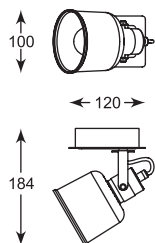

REDON
Spot
CK170901-1
1xE14 MAX 40W
white black iron stainless steel

REDON
Spot
CK170901-2
2xE14 MAX 40W
white black iron stainless steel

REDON
Spot
CK170901-3
3xE14 MAX 40W
white black iron stainless steel

REDON
Spot
CK170901-4
4xE14 MAX 40W
white black iron stainless steel