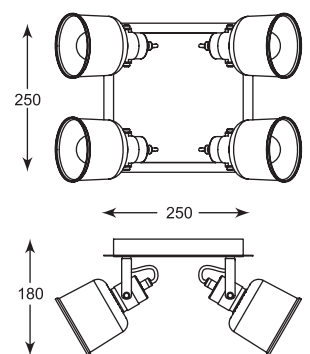

REDON
Spot
CK170901-1
1xE14 MAX 40W
white black iron stainless steel

REDON
Spot
CK170901-2
2xE14 MAX 40W
white black iron stainless steel

REDON
Spot
CK170901-3
3xE14 MAX 40W
white black iron stainless steel

REDON
Spot
CK170901-4
4xE14 MAX 40W
white black iron stainless steel