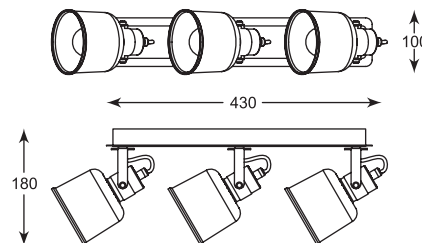

REDON
Spot
CK170901-1
1xE14 MAX 40W
white black iron stainless steel

REDON
Spot
CK170901-2
2xE14 MAX 40W
white black iron stainless steel

REDON
Spot
CK170901-3
3xE14 MAX 40W
white black iron stainless steel

REDON
Spot
CK170901-4
4xE14 MAX 40W
white black iron stainless steel