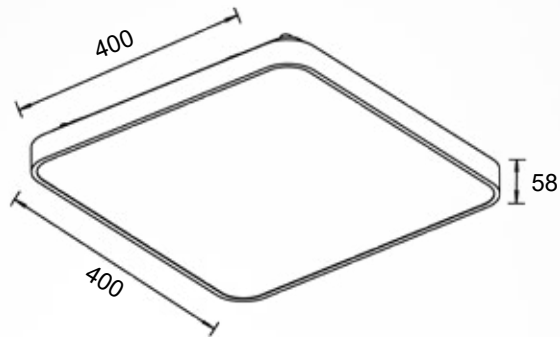

SIERRA
Ceiling lamp
12100005-SL
1xLED 60W 3900LM 4000K
chrome brushed aluminium body
acrylic shade

SIERRA
Ceiling lamp
12100005-GD
1xLED 60W 3600LM 4000K
gold brushed aluminium body
acrylic shade